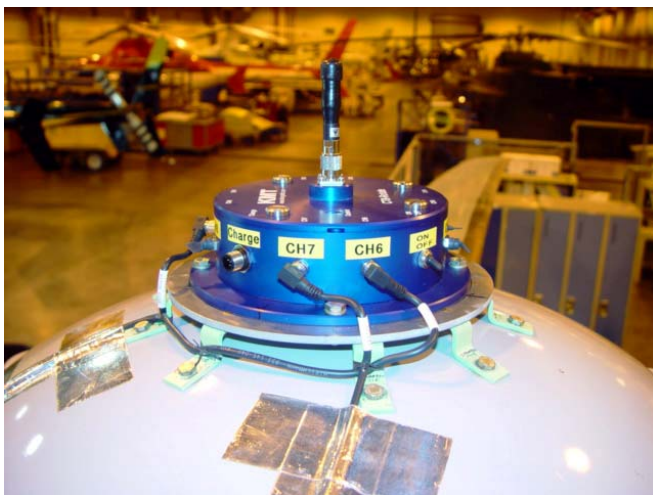

CT8-Rotate Telemetry - Applications examples

Bell Helicopter Textron - Canada

Measurements of torque at the helicopter blades

Empresa Brasil de Aeronáutica S.A.

Measurements of temperature at the aircraft break disk

CT4/8-Wheel Telemetry - Applications examples

Continental Teves AG - Germany

Measurements of temperature at the brake disk

Porsche - Germany

Measurements of vibration at the wheel